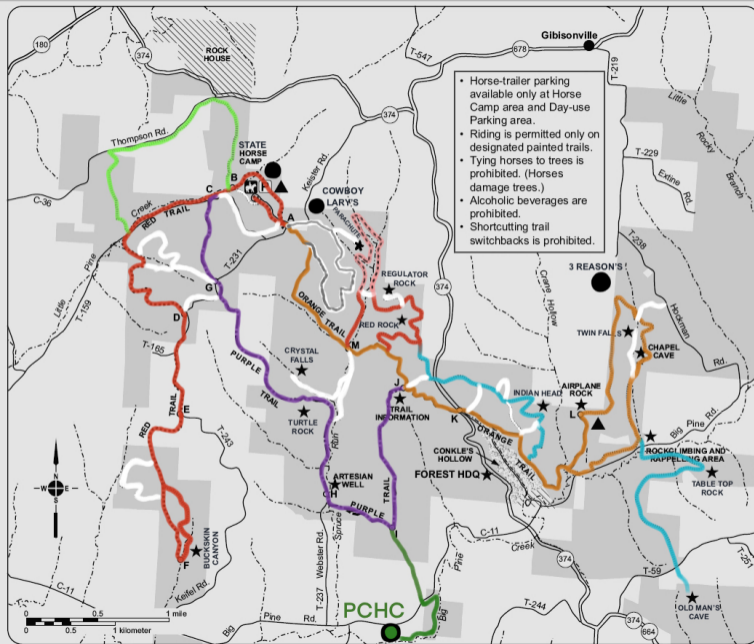

HOCKING

STATE FOREST BRIDLE TRAIL

**DOWNLOAD
MAPRIKA FOR MAP
AND GPS TRACKING**